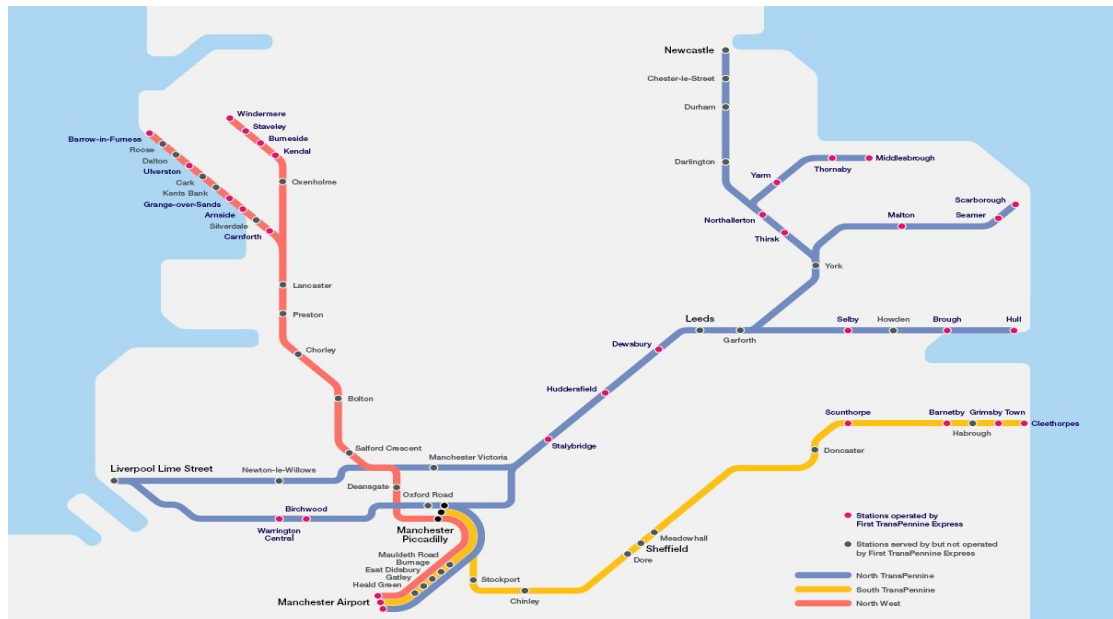

ConQuest Training Centre

TRAINS

Direct Train Lines

- ▶ London Euston to Manchester Piccadilly
- ▶ Liverpool Lime Street to Manchester Piccadilly
- ▶ Leeds to Manchester Piccadilly
- ▶ Sheffield to Manchester Piccadilly
- ▶ Manchester Piccadilly to Horwich Parkway
- ▶ Manchester Airport to Horwich Parkway
- ▶ Blackpool Airport to Horwich Parkway

Connecting Train Lines

- ▶ Newcastle to Manchester Piccadilly

Local Taxi Numbers

- ▶ Lyma:- 01204 694040 (Approx Price £3)
- ▶ Horwich Private Hire:- 01204 690096 (Approx Price £4)

These are approximate costs from Horwich Parkway

For further information, please contact us on 01204 669689

TRAVEL INFORMATION